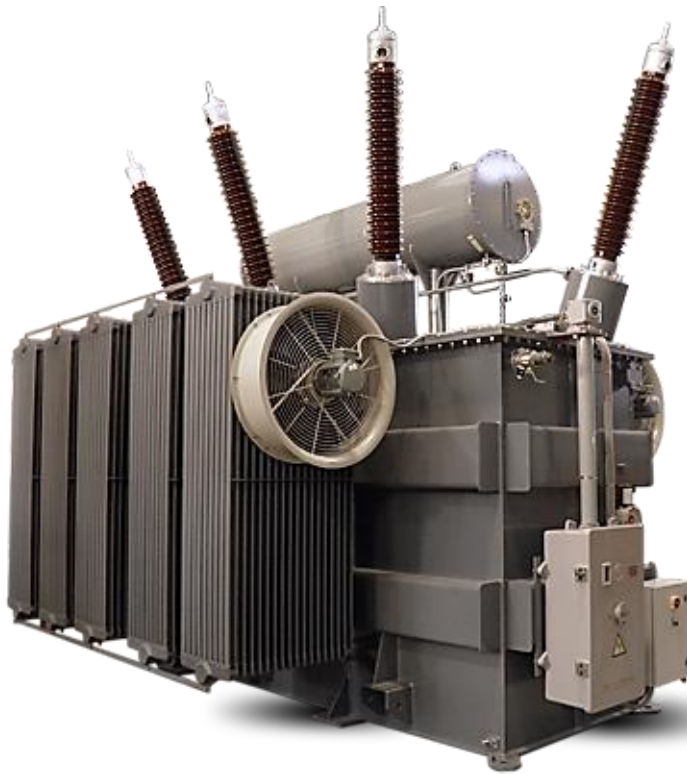

Electric Motors - www.felm.it

TRASFORMERS

Power and distribution transformers

Distribution transformers

Oil insulation	Power up to 2500 kVA	Voltage up to 72 kV
Resin insulation	Power up to 2500 kVA	Voltage up to 36 kV
Air insulation	Power up to 2500 kVA	Voltage up to 24 kV

OIL IMMERSED DISTRIBUTION TRANSFORMERS

CAST RESIN TRANSFORMERS

DRY TYPE DISTRIBUTION TRANSFORMERS

Power transformers

Oil insulation	Power up to 45 MVA	Voltage up to 170 kV
Resin insulation	Power up to 10 MVA	Voltage up to 36 kV
Air insulation	Power up to 7,5 MVA	Voltage up to 24 kV